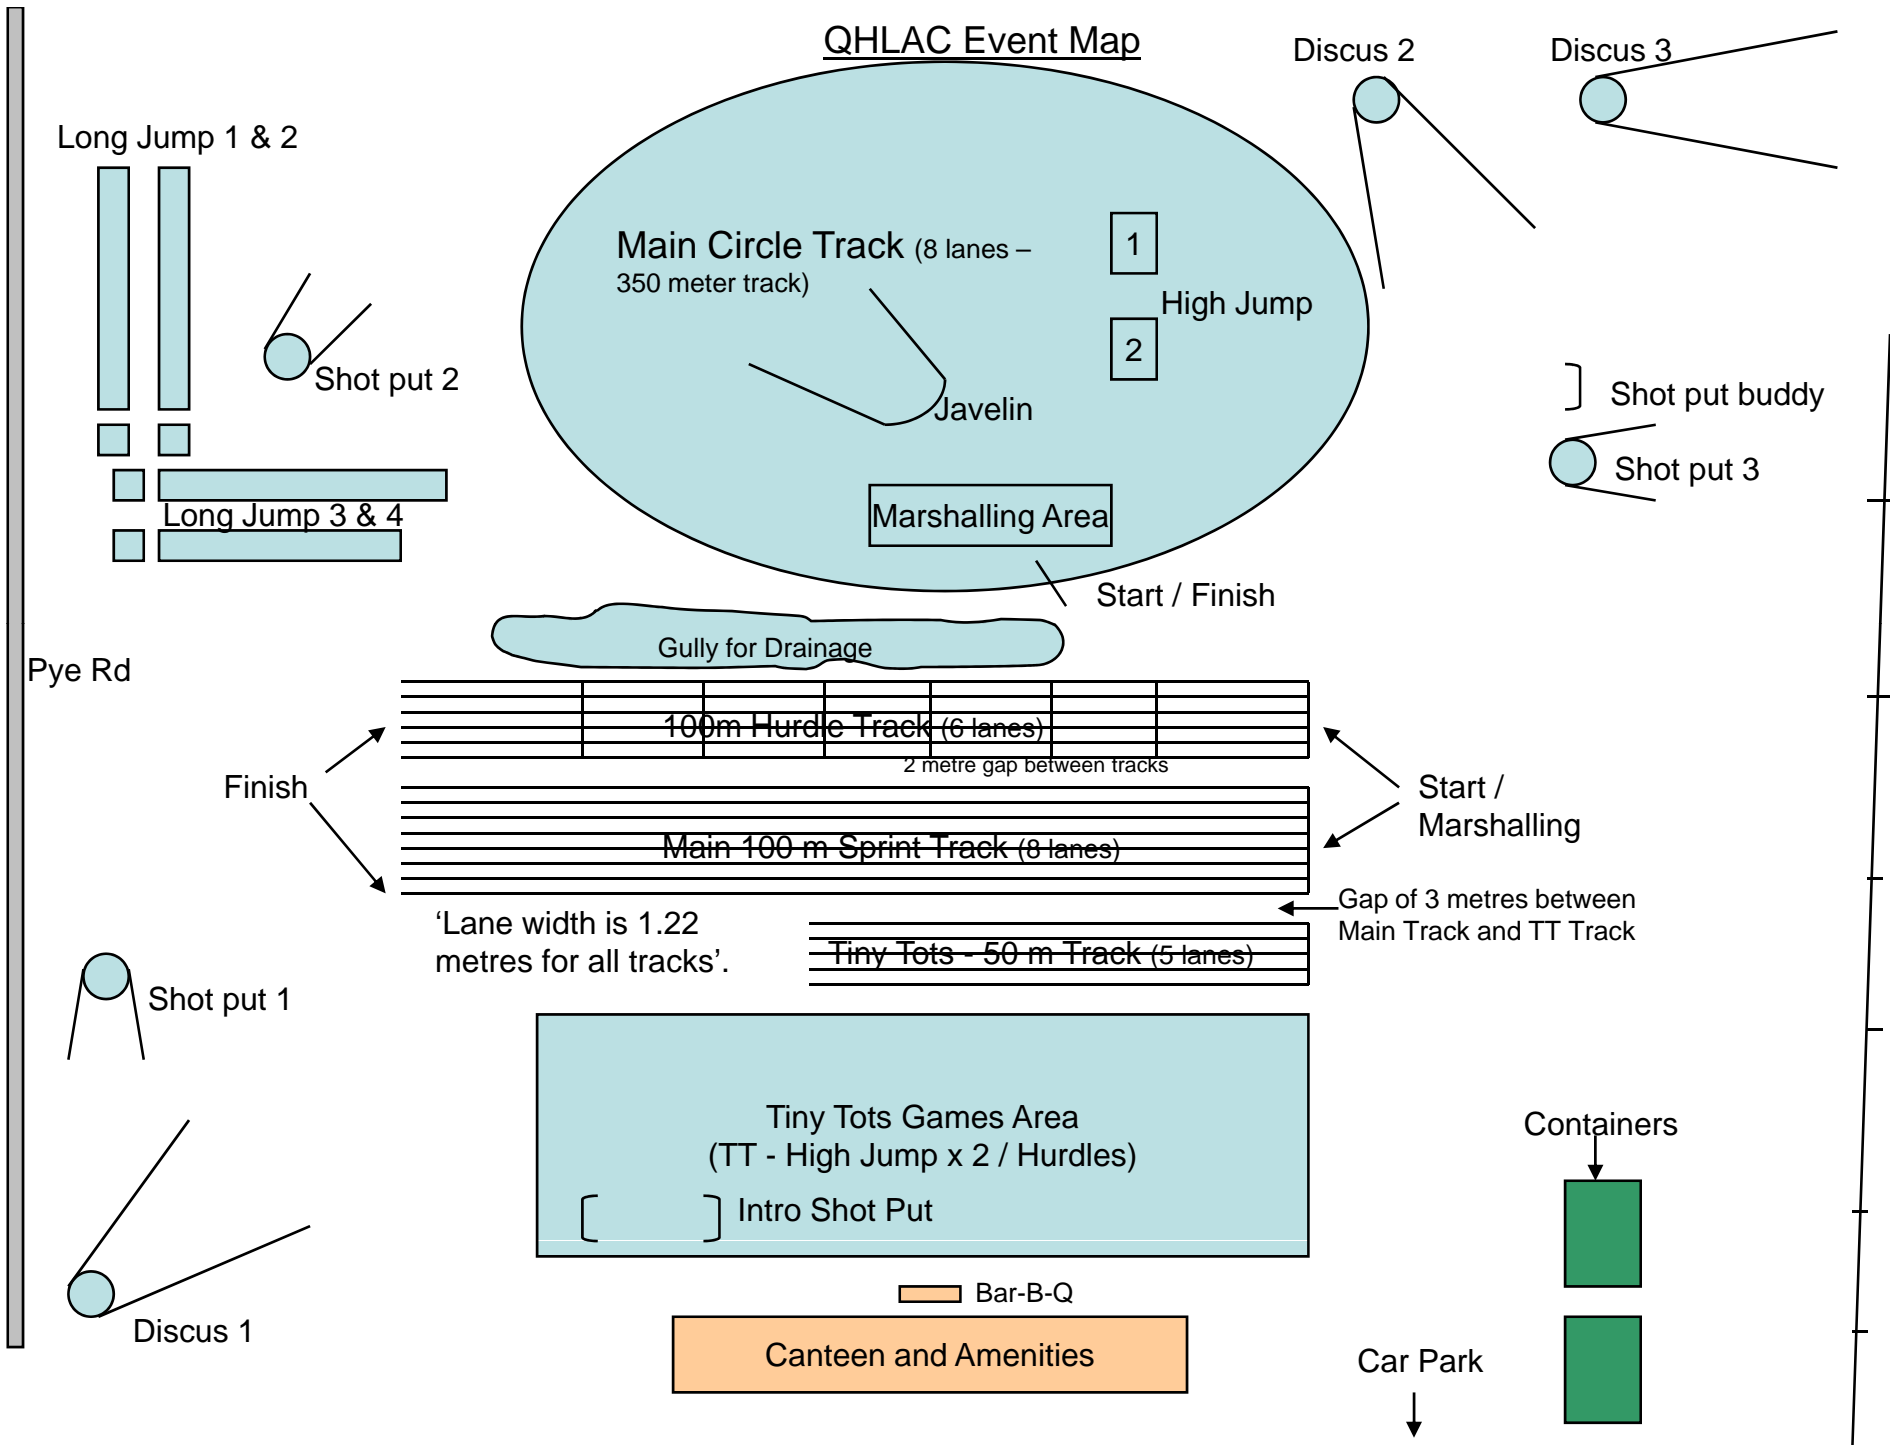

QHLAC Event Map

Long Jump 1 & 2

Long Jump 3 & 4

Main Circle Track (8 lanes - 350 meter track)

1

High Jump

2

Javelin

Marshalling Area

Start / Finish

Gully for Drainage

100m Hurdle Track (6 lanes)

2 metre gap between tracks

Finish

Main 100 m Sprint Track (8 lanes)

Start / Marshalling

'Lane width is 1.22 metres for all tracks'.

Tiny Tots - 50 m Track (5 lanes)

Gap of 3 metres between Main Track and TT Track

Shot put 1

Tiny Tots Games Area (TT - High Jump x 2 / Hurdles)

Intro Shot Put

Bar-B-Q

Canteen and Amenities

Containers

Discus 1

Car Park

Discus 2

Discus 3

Shot put buddy

Shot put 3